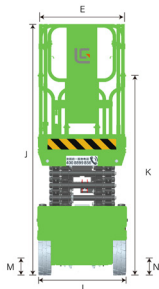

<b>Working Height Max.</b>	12 m (39'4")
<b>Overall Lift Capacity Max.</b>	350 kg (771 lb)
<b>Overall Width</b>	1.19 m (3'10")
<b>Overall Length</b>	2.49 m (8'2")
<b>Overall Weight</b>	2,820 kg (6,217 lb)

## DIMENSIONS

A. Working Height Max.	12 m (39'4")
B. Platform Height Max.	10 m (32'9")
C. Platform Height (Stowed)	1.39 m (4'7")
D. Platform Length	2.28 m (7'6")
E. Platform Width	1.15 m (3'9")
F. Extension Deck (Roll Out)	0.9 m (2'11")
G. Overall Length	2.49 m (8'2")
H. Overall Length (Without Ladder)	2.29 m (7'6")
I. Overall Width	1.19 m (3'10")
J. Stowed Height (Rails Up)	2.5 m (8'2")
K. Stowed Height (Rails Down)	1.93 m (6'4")
L. Wheelbase	1.88 m (6'2")
M. Ground Clearance (Pothole Raised)	100 mm (4")
N. Ground Clearance (Pothole Deployed)	20 mm (0.8")