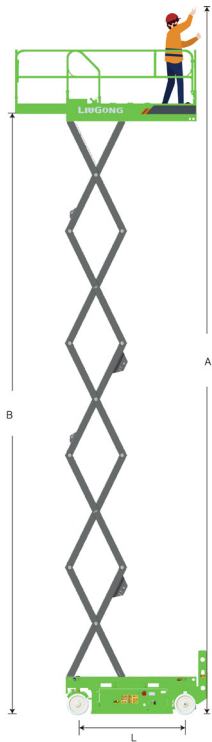

<b>Working Height Max.</b>	12 m (39'4")
<b>Overall Lift Capacity Max.</b>	350 kg (771 lb)
<b>Overall Width</b>	1.19 m (3'10")
<b>Overall Length</b>	2.49 m (8'2")
<b>Overall Weight</b>	2,820 kg (6,217 lb)

# **Electric Scissor Lift H-Drive**

## DIMENSIONS

A. Working Height Max.	12 m (39'4")
B. Platform Height Max.	10 m (32'9")
C. Platform Height (Stowed)	1.39 m (4'7")
D. Platform Length	2.28 m (7'6")
E. Platform Width	1.15 m (3'9")
F. Extension Deck (Roll Out)	0.9 m (2'11")
G. Overall Length	2.49 m (8'2")
H. Overall Length (Without Ladder)	2.29 m (7'6")
I. Overall Width	1.19 m (3'10")
J. Stowed Height (Rails Up)	2.5 m (8'2")
K. Stowed Height (Rails Down)	1.93 m (6'4")
L. Wheelbase	1.88 m (6'2")
M. Ground Clearance (Pothole Raised)	100 mm (4")
N. Ground Clearance (Pothole Deployed)	20 mm (0.8")