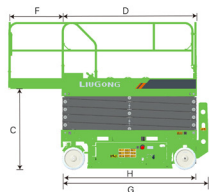

<b>Working Height Max.</b>	12 m (39'4")
<b>Overall Lift Capacity Max.</b>	350 kg (771 lb)
<b>Overall Width</b>	1.19 m (3'10")
<b>Overall Length</b>	2.49 m (8'2")
<b>Overall Weight</b>	2,820 kg (6,217 lb)

## DIMENSIONS

A. Working Height Max.	12 m (39'4")
B. Platform Height Max.	10 m (32'9")
C. Platform Height (Stowed)	1.39 m (4'7")
D. Platform Length	2.28 m (7'6")
E. Platform Width	1.15 m (3'9")
F. Extension Deck (Roll Out)	0.9 m (2'11")
G. Overall Length	2.49 m (8'2")
H. Overall Length (Without Ladder)	2.29 m (7'6")
I. Overall Width	1.19 m (3'10")
J. Stowed Height (Rails Up)	2.5 m (8'2")
K. Stowed Height (Rails Down)	1.93 m (6'4")
L. Wheelbase	1.88 m (6'2")
M. Ground Clearance (Pothole Raised)	100 mm (4")
N. Ground Clearance (Pothole Deployed)	20 mm (0.8")